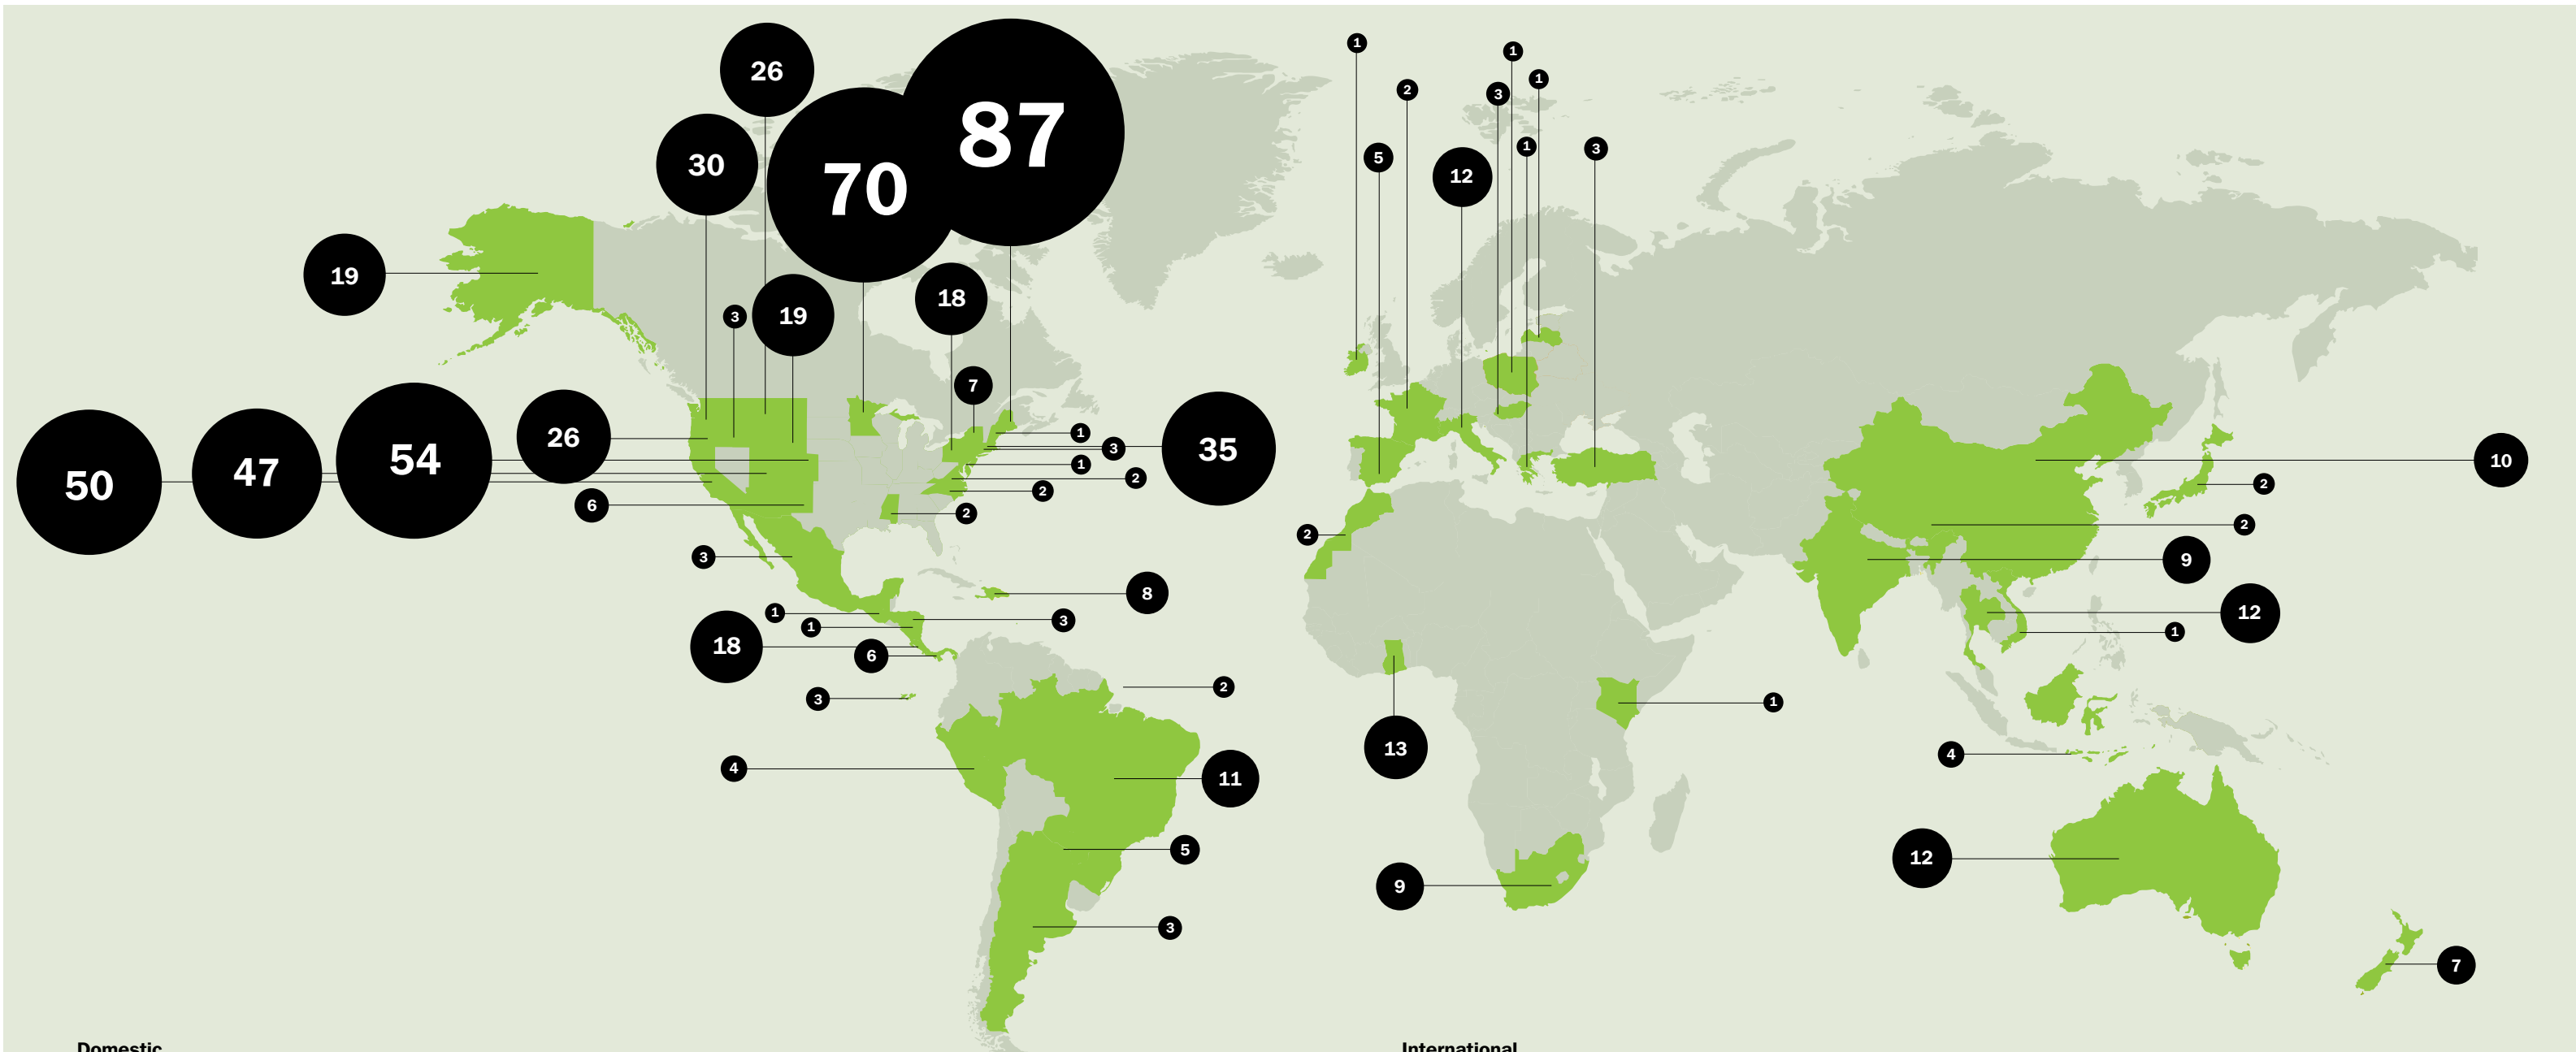

WHERE DID OUR STUDENTS GO FOR THEIR LIFE-CHANGING SUMMER TRIP IN 2008?

Domestic

ALASKA (19 students)

National Outdoor Leadership School (7), Outward Bound (11), Visions Service Adventures (1)

CALIFORNIA (50 students)

Adventure, Risk, Challenge (3), Environmental Traveling Companions (24), Junior Statesmen Summer School (1), Landmark Volunteers (1), Outward Bound (12), Plantation Farm Camp (2), SEA Education Association (4), Super Camp (2), USC Summer Seminars (1)

COLORADO (54 students)

AAVE Teen Adventures (3), Adventures Cross-Country (2), Deer Hill Expeditions (6), High Mountain Institute (3), Landmark Volunteers (1), Outward Bound (35), Summer Study Programs (2), Super Camp (1)

COLORADO, UTAH & ARIZONA (1 student)

CONNECTICUT (3 students)

Exploration Summer Program (1), Summer Academy at Suffield (2)

IDAHO (3 students)

National Outdoor Leadership School (3)

MAINE (87 students)

Camp Encore/Coda (1), Chewonki (31), Eagle's Nest Foundation (4), Longacre Expeditions (4), Maine Teen Camp (5), Outward Bound (40), Williwaw Adventures (2)

MASSACHUSETTS (35 students)

Landmark Volunteers (1), Northfield Mount Hermon Summer Session (16), SEA Education Association (8), Snow Farm: The New England Craft Program (3), Summer Science and Engineering Program (2), SummerMath (4), Young Writer's Workshop (1)

MINNESOTA (70 students)

Camp Ogichi Daa Kwe (3), Concordia Language Villages (9), Outward Bound (58)

MISSISSIPPI (2 students)

Visions Service Adventures (2)

MONTANA (26 students)

Apogee Adventures (1), Eagle's Nest Foundation (1), Outward Bound (24)

NEW HAMPSHIRE (1 student)

Phillips Exeter Academy Summer School (1)

NEW JERSEY (1 student)

Junior Statesmen Summer School (1)

NEW MEXICO (4 students)

Deer Hill Expeditions (3), Landmark Volunteers (1)

NEW MEXICO & ARIZONA (2 students)

Cottonwood Gulch Foundation (2)

NEW YORK (7 students)

Cornell University Summer College (4), Landmark Volunteers (1), Super Camp (1), Syracuse University Summer College (1)

NORTH CAROLINA (2 students)

Super Camp (2)

OREGON (26 students)

Longacre Expeditions (2), Outward Bound (24)

PENNSYLVANIA (18 students)

Bryn Mawr College Summer Programs (1), Longacre Expeditions (7), Summer Study Programs (10)

UTAH (47 students)

VIRGINIA (2 students)

WASHINGTON (30 students)

Longacre Expeditions (2), Open Roads (11), Outward Bound (16), Williwaw Adventures (1)

WYOMING (19 students)

International

ARGENTINA (3 students)

AFS-USA (3)

AUSTRALIA (12 students)

BRAZIL (11 students)

CHINA (10 students)

COSTA RICA (18 students)

DOMINICAN REPUBLIC (8 students)

Amigos de las Americas (2), Global Routes (1), International Doorways (3), Visions Service Adventures (2)

ECUADOR - GALAPAGOS (3 students)

Global Routes (2), Lifeworks (1)

FRANCE (2 students)

AFS-USA (2)

GHANA (12 students)

GREECE (1 student)

Greek Summer (1)

GUATEMALA (1 student)

Where There Be Dragons (1)

HONDORUS (3 students)

Amigos de las Americas (3)

HUNGARY (3 students)

AFS-USA (3)

INDIA (9 students)